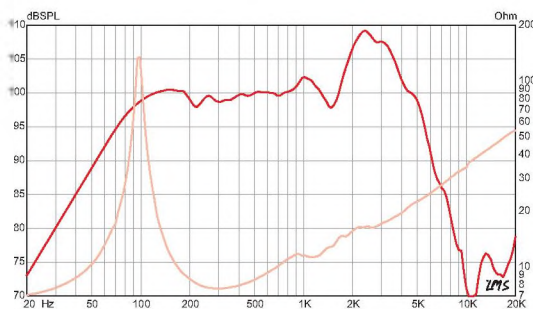

FREQUENCY RESPONSE & IMPEDANCE CURVE*

* See footnotes on page 155 for information regarding usable frequency range, nominal impedance, power rating and sensitivity.