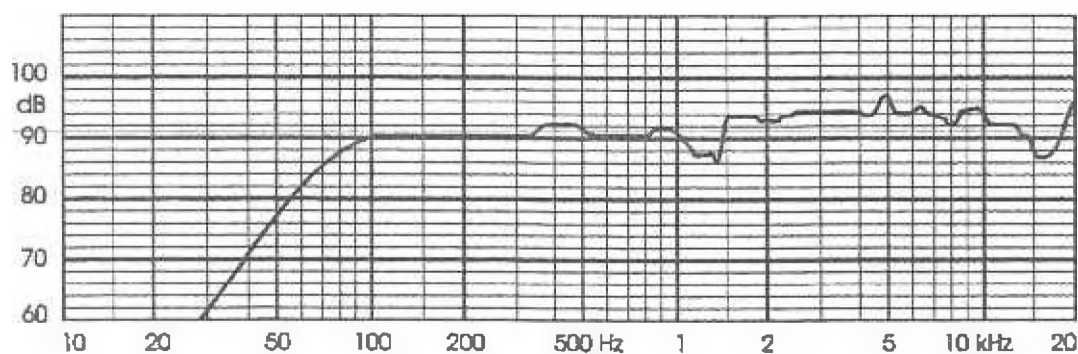

LOUDSPEAKER SYSTEM ZgB 80-8-505

KINOWY SURROUND

9 6111 211

TECHNICAL DATA

System type	bass reflex
Rated impedance	8 Ω
Rated frequency range	45 - 18000 Hz
Rated input power	80 W
Max. Input power	120 W
Sensitivity	91 dB
Crossover frequencies	0,65 / 3,7 kHz
Loudspeakers:	GDN 20/60/6 - 8 Ω GDM 11/60 - 6 Ω GDWK 10/80/T - 8 Ω 500 x 400 x 250 mm 14 kg
Dimensions	
Mass	

Finish: PVC

FREQUENCY RESPONSE CURVE

Measured in anechoic room at 1W, 1m, free field.