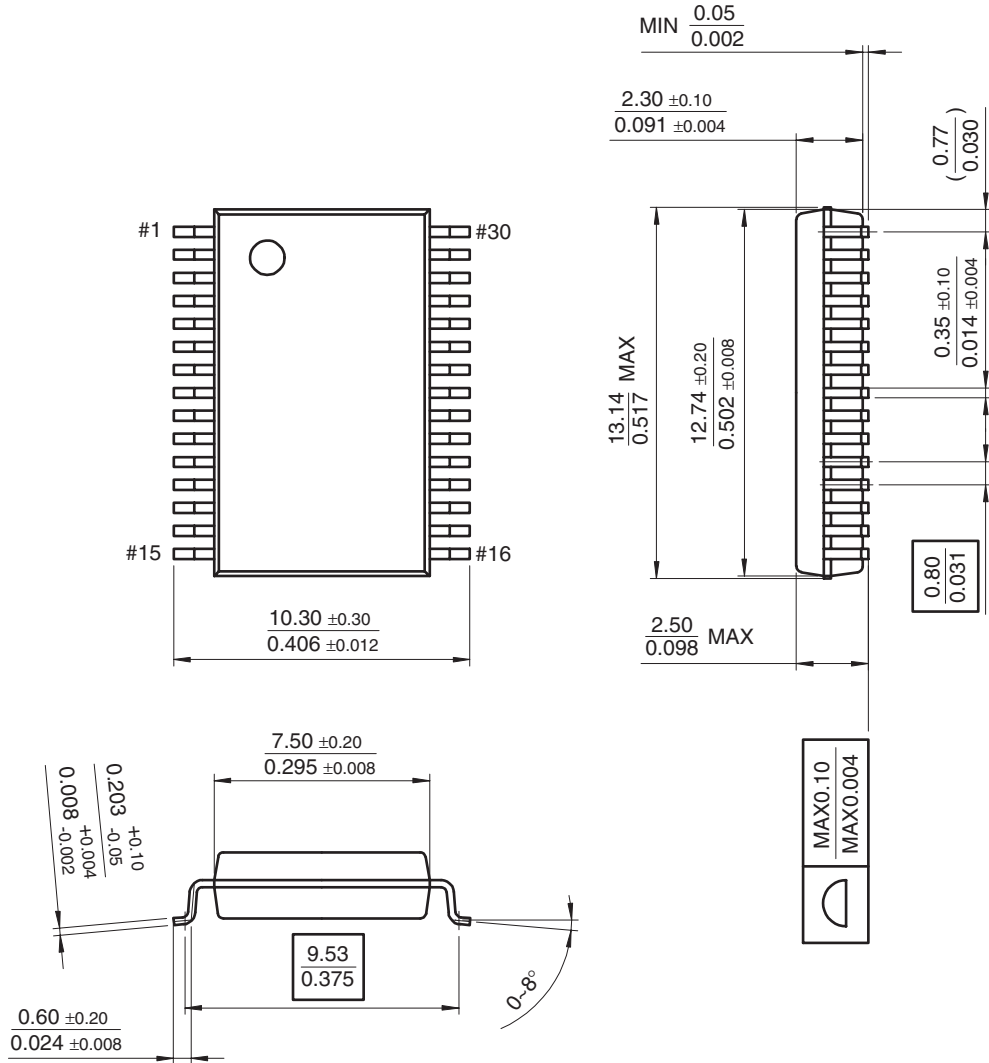

30-SSOP-375 Package Dimensions

30-SSOP-375

Dimensions in Millimeters/Inches